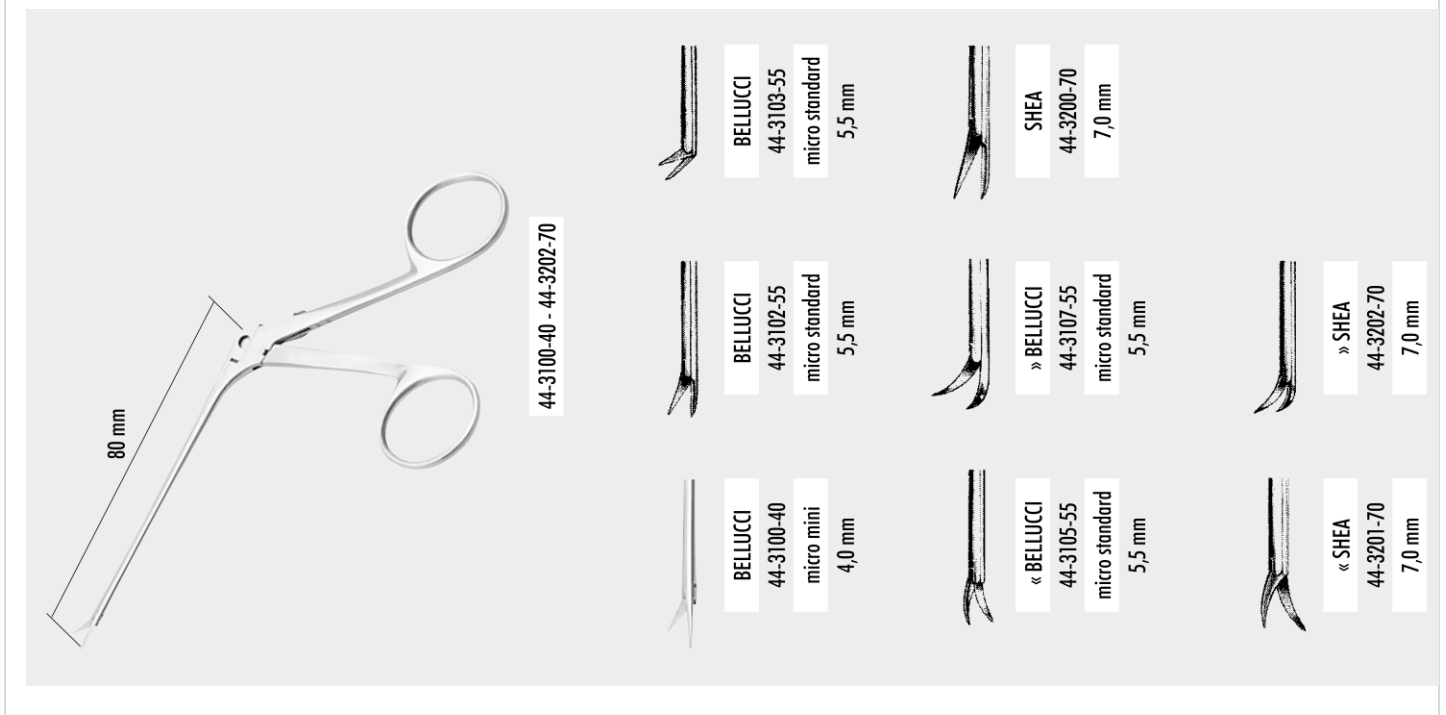

Item #	Model #	Description	QTY	U/P (SR)	T/P (SR)
1:2 cm HENCKEL 8,5 44-2707-08 2,5 mm x 5,0 mm cm HARTMANN NOYES 8,5 44-2710-08 cm HARTMANN NOYES 8,5 44-2712-08					
7296	44-2707-08	HENCKEL ear forceps rd. spoon	01		
7297	44-2710-08	HARTMANN NOYES ear forceps	01		
7298	44-2712-08	HARTMANN NOYES ear forceps 1x2 teeth	01