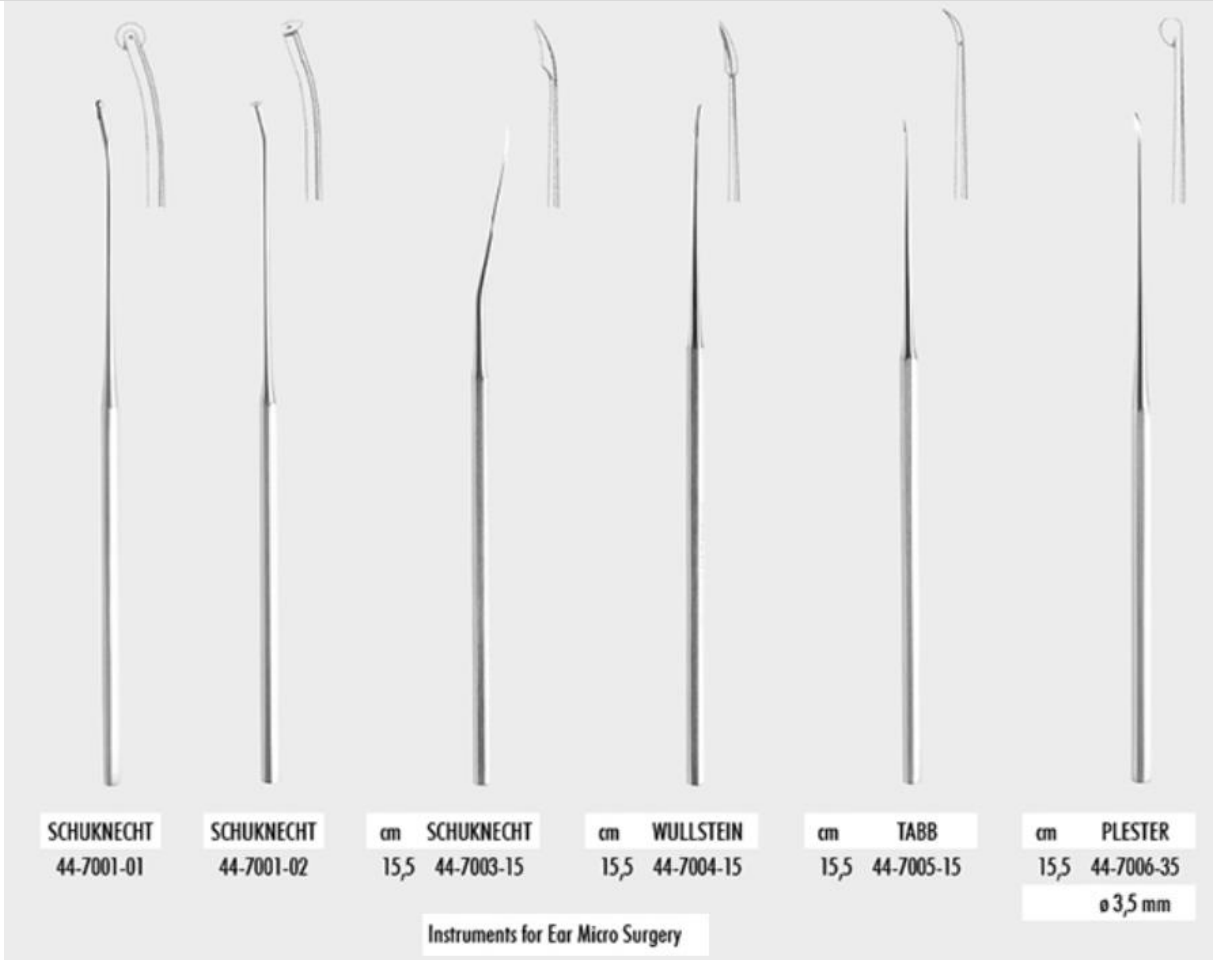

Item #	Model #	Description	QTY	U/P (SR)	T/P (SR)
7385	44-5602-00	ear fcp.spoon round 1mm RGmini	01		
7386	44-5603-00	ear fcp.spoon round 1mm RGmini	01		
7387	44-5605-00	ear fcp.spoon round 1mm RGmini	01		
7388	44-5607-00	ear fcp.spoon round 1mm RGmini	01		
7389	44-5806-00	ear fcp.spoon oval str.RG mini	01		
7390	44-5807-00	ear fcp.spoon oval upw.RG mini	01		
7391	44-5808-00	ear fcp.spoon oval rgt.RG mini	01		
7392	44-5809-00	ear fcp.spoon oval lft.RG mini	01		

7393	44-7001-01	SCHUKNECHT roller knife	01		
7394	44-7001-02	SCHUKNECHT roller knife	01		

ABD MIDEAST GENERAL TRADING

Level 41, Emirates Towers Sheikh Zayed Road. Dubai, UAE PO Box 31303
Tel: +971 4 319 7867
Fax: +971 4 319 7897

Click for Links